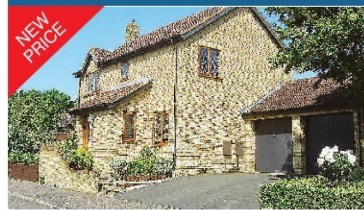

BANCROFT PARK OIEO £275,000

FOUR BEDROOM DETACHED
RE-FITTED KITCHEN/BREAKFAST ROOM
DOWNSTAIRS CLOAKROOM
EN SUITE TO MASTER BEDROOM
GARDENS AND OFF ROAD PARKING
DOUBLE GARAGE

BRADVILLE GUIDE PRICE £119,995